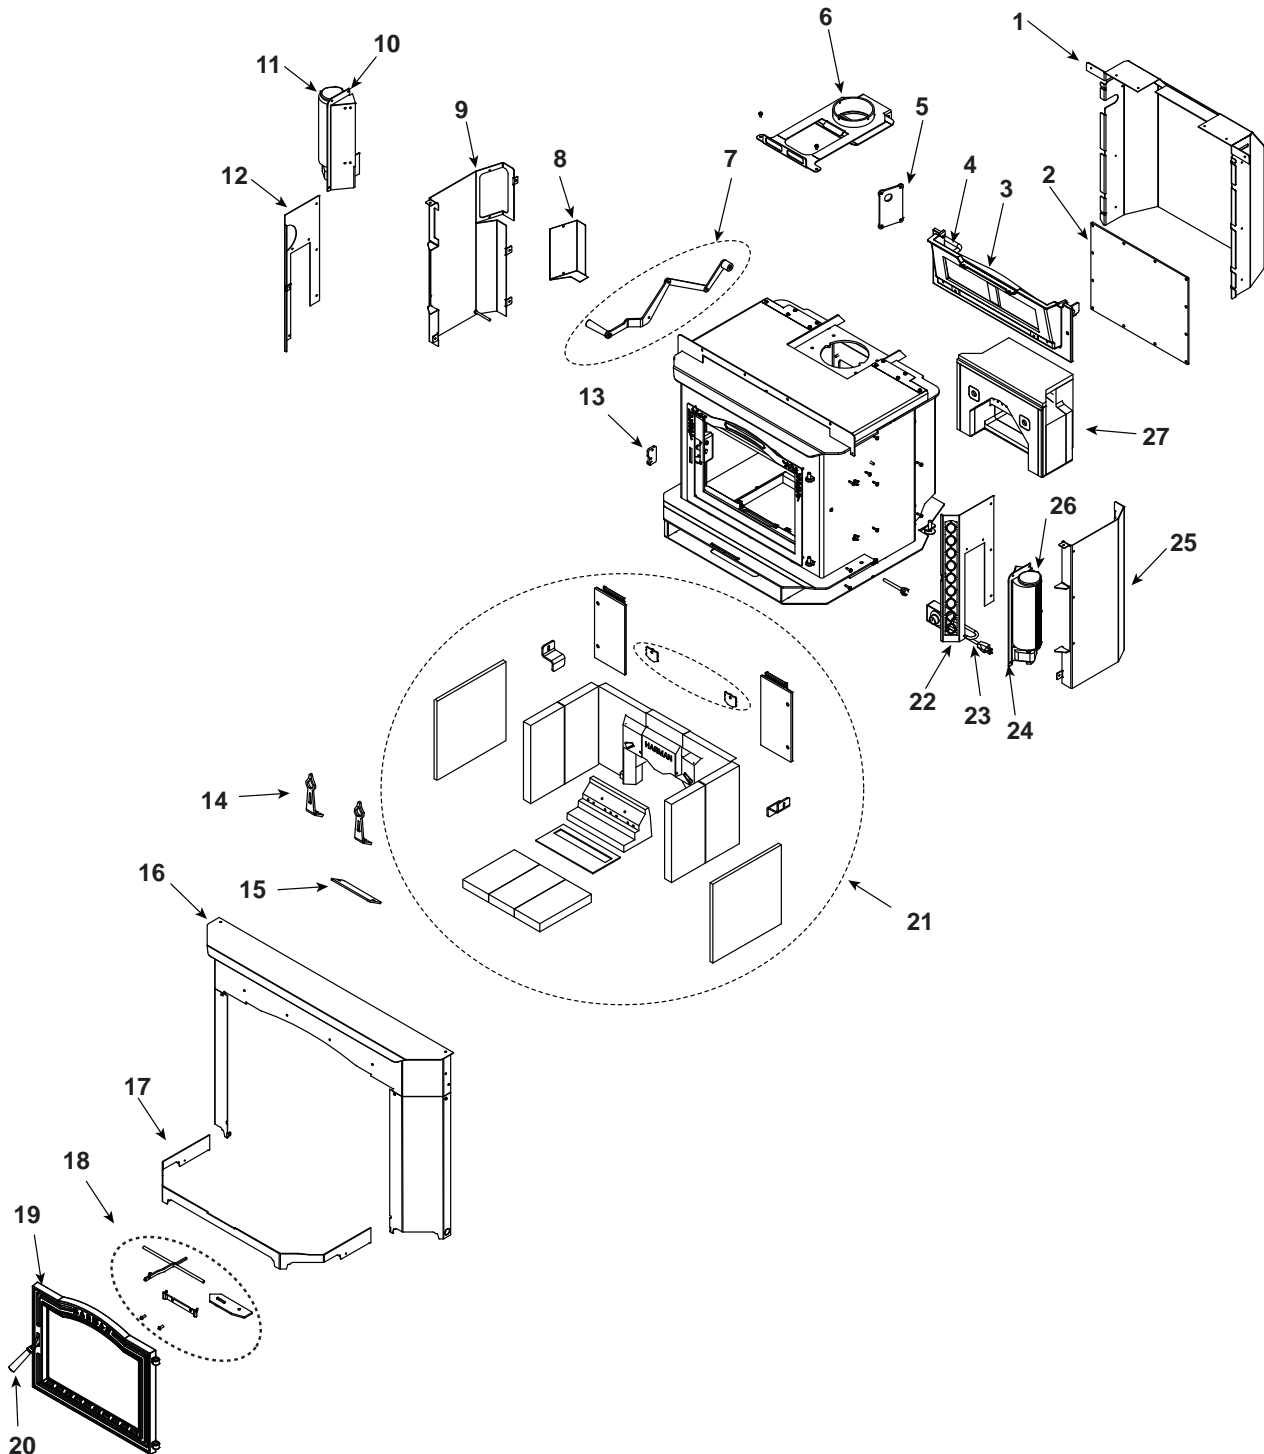

1-70-300100-1 (Black),

Ending Manufacturing Date: June 2011
1-70-300100-2 (Charcoal), 1-70-300100-3 (Goldenfire))

Part number list on following page.

IMPORTANT: THIS IS DATED INFORMATION. Parts must be ordered from a dealer or distributor. **Hearth and Home Technologies does not sell directly to consumers.** Provide model number and serial number when requesting service parts from your dealer or distributor.

Stocked
at Depot

ITEM	DESCRIPTION	COMMENTS	PART NUMBER	
1	Rear Air Jacket		2-00-300103W	
2	Combustion Package Cover		2-00-06922L	
3	Damper Frame Assembly		1-10-249106	Y
	Gasket, 3/8 4 Strand White	30 Ft	1-00-00888	Y
	Damper w/Adjuster		1-10-249107	
	Damper Shaft Retainers & Hardware		1-00-249145	Y
	Adjuster w/Hardware	Pre 008700287	1-00-249142	Y
		Post 008700287	1-00-250153	
4	Damper Linkage		1-10-249146	Y
5	Damper Shaft Cover		1-10-06918W	
6	Flue Plate		1-10-300122W	Y
7	Linkage Kit		1-00-300101	Y
8	Damper Arm Cover		2-00-300121P	
9	Left Rear Side		2-00-300104B	
10	Left Blower Bracket		2-00-300106-1B	
	Screw -HWH TEKS 10 X 3/4	Pkg of 100	3-30-5004-100	Y
11	Blower Left Side		3-21-55416	Y
12	Left Side Shield		2-00-300123P	Y
	Screw -HWH TEKS 10 X 3/4	Pkg of 100	3-30-5004-100	Y

#13 Load Door Hardware Pack