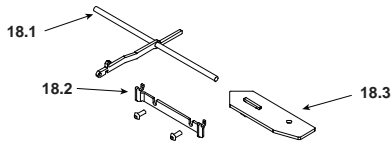

#18 Airslide Assembly