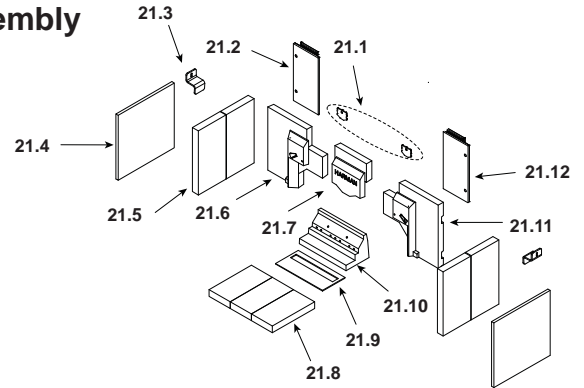

#21 Firebox Assembly

IMPORTANT: THIS IS DATED INFORMATION. Parts must be ordered from a dealer or distributor. **Hearth and Home Technologies does not sell directly to consumers.** Provide model number and serial number when requesting service parts from your dealer or distributor.

**Stocked
at Depot**

ITEM	DESCRIPTION	COMMENTS	PART NUMBER	
18.1	Airslide Adjuster		1-10-300102W	Y
18.2	Airslide Rod Bracket		2-00-06963B	
18.3	Airslide Weldment		1-10-06950W	
19	Door Assembly w/Glass		1-10-06920A	
	Ball Spring Bracket		2-00-06714	
	Cast Door, Painted		4-00-06920P	
	Glass		3-40-06932	Y
	Glass Clips	Pkg of 4	2-00-05202-4	Y
	Latch Adjuster		2-00-06713D	
	Gasket, (Glass) 1/4 Round Black PSA	15 Ft	1-00-2312	Y
	Gasket, (Door) 3/8 4 Strand White	30 Ft	1-00-00888	Y
20	Wooden Handle w/Bolt	2 Sets	1-00-00247	Y
	Door Handle Assembly		1-00-249119	Y
21.1	SS Brick Clip Set	Set of 2	1-00-249153	Y
21.2	Left Plate Assembly w/Gasket		1-10-249117A	Y
	Gasket, 1/4 " Round White Rope	10 Ft	1-00-11862	Y
21.3	Side Brick Brackets	2 Sets	1-00-06945	Y
21.4	Brick Insulation	Qty 2 req	3-40-06944	Y
21.5	Brick 12 x 6 x1-/4	Qty 4 req	3-40-86125	Y
21.6	Left Side Brick		3-40-00103	Y
21.7	Logo Brick		3-40-00101	Y
21.8	Brick, 9" x 4 1/2" x1 1/4"	Set of 7	1-00-900450125	Y
		414 Pcs	3-40-900450-414	
21.9	Shoe Brick Gasket		3-44-06951	Y
21.10	Shoe Brick		3-40-00100	Y
21.11	Right Side Brick		3-40-00104	Y
21.12	Right Plate Assembly w/Gasket		1-10-249118A	Y
	Gasket, 1/4 " Round White Rope	10 Ft	1-00-11862	Y
	Srew-HCS5/16-18 X 1-1/4	Pkg of 50	3-30-1129-50	Y

Additional service part numbers appear on following page.