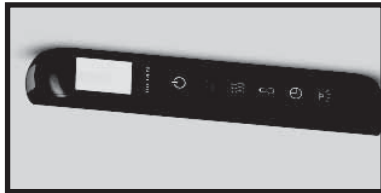

#1 Black Glass

#2 White Glass

#3 Remote

#4 Fan Box

#5 Power cord

#6 Hanging Bracket

IMPORTANT: THIS IS DATED INFORMATION. Parts must be ordered from a dealer or distributor. Provide model number and serial number when requesting service parts from your dealer or distributor.

Stocked at Depot

ITEM	DESCRIPTION	COMMENTS	PART NUMBER	Stocked at Depot
1	Black Glass		GLA-WM58-BK	Y
2	White Glass		GLA-WM58-WH	Y
3	Remote		REMOTE-SF-ELEC	Y
4	Fan Box		FAN-BOX-WM58	Y
5	Power Cord		CORD-WM58	Y
6	Hanging Bracket		BRACKET-WM58	Y
	Rock Kit, Contains both White and Clear Rock		ROCKS-WM58/36	Y
	Hardware Bag		HRDW-WM	Y
	Includes: Masonry Anchors, Screw (ST5 x 40), Bolt (M4 x 8), Bolt (M5 x 10), 3/16 Toggle anchor			
	Installation Manual		2040-903	