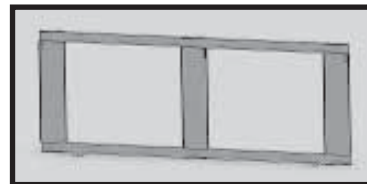

#1 Black Glass

#2 White Glass

#3 Remote

#4 Fan Box

#5 Power cord

#6 Hanging Bracket

IMPORTANT: THIS IS DATED INFORMATION. Parts must be ordered from a dealer or distributor. Provide model number and serial number when requesting service parts from your dealer or distributor.

Stocked at Depot

ITEM	DESCRIPTION	COMMENTS	PART NUMBER	Stocked at Depot
1	Black Glass		GLA-WM58-BK	Y
2	White Glass		GLA-WM58-WH	Y
3	Remote		REMOTE-SF-ELEC	Y
4	Fan Box		FAN-BOX-WM58	Y
5	Power Cord		CORD-WM58	Y
6	Hanging Bracket		BRACKET-WM58	Y
	Rock Kit, Contains both White and Clear Rock		ROCKS-WM58/36	Y
	Hardware Bag		HRDW-WM	Y
	Includes: Masonry Anchors, Screw (ST5 x 40), Bolt (M4 x 8), Bolt (M5 x 10), 3/16 Toggle anchor			
	Installation Manual		2040-903	