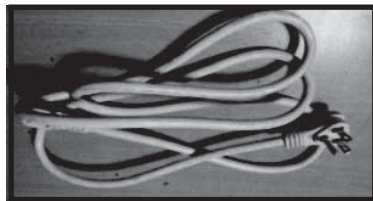

#1 Black Glass

#2 White Glass

#3 Remote

#4 Fan Box

#5 Power cord

#6 Hanging Bracket

IMPORTANT: THIS IS DATED INFORMATION. Parts must be ordered from a dealer or distributor. Provide model number and serial number when requesting service parts from your dealer or distributor.

Stocked at Depot

ITEM	DESCRIPTION	COMMENTS	PART NUMBER	Stocked at Depot
1	Black Glass		GLA-WM58-BK	Y
2	White Glass		GLA-WM58-WH	Y
3	Remote		REMOTE-SF-ELEC	Y
4	Fan Box		FAN-BOX-WM58	Y
5	Power Cord		CORD-WM58	Y
6	Hanging Bracket		BRACKET-WM58	Y
	Rock Kit, Contains both White and Clear Rock		ROCKS-WM58/36	Y
	Hardware Bag		HRDW-WM	Y
	Includes: Masonry Anchors, Screw (ST5 x 40), Bolt (M4 x 8), Bolt (M5 x 10), 3/16 Toggle anchor			
	Installation Manual		2040-903	