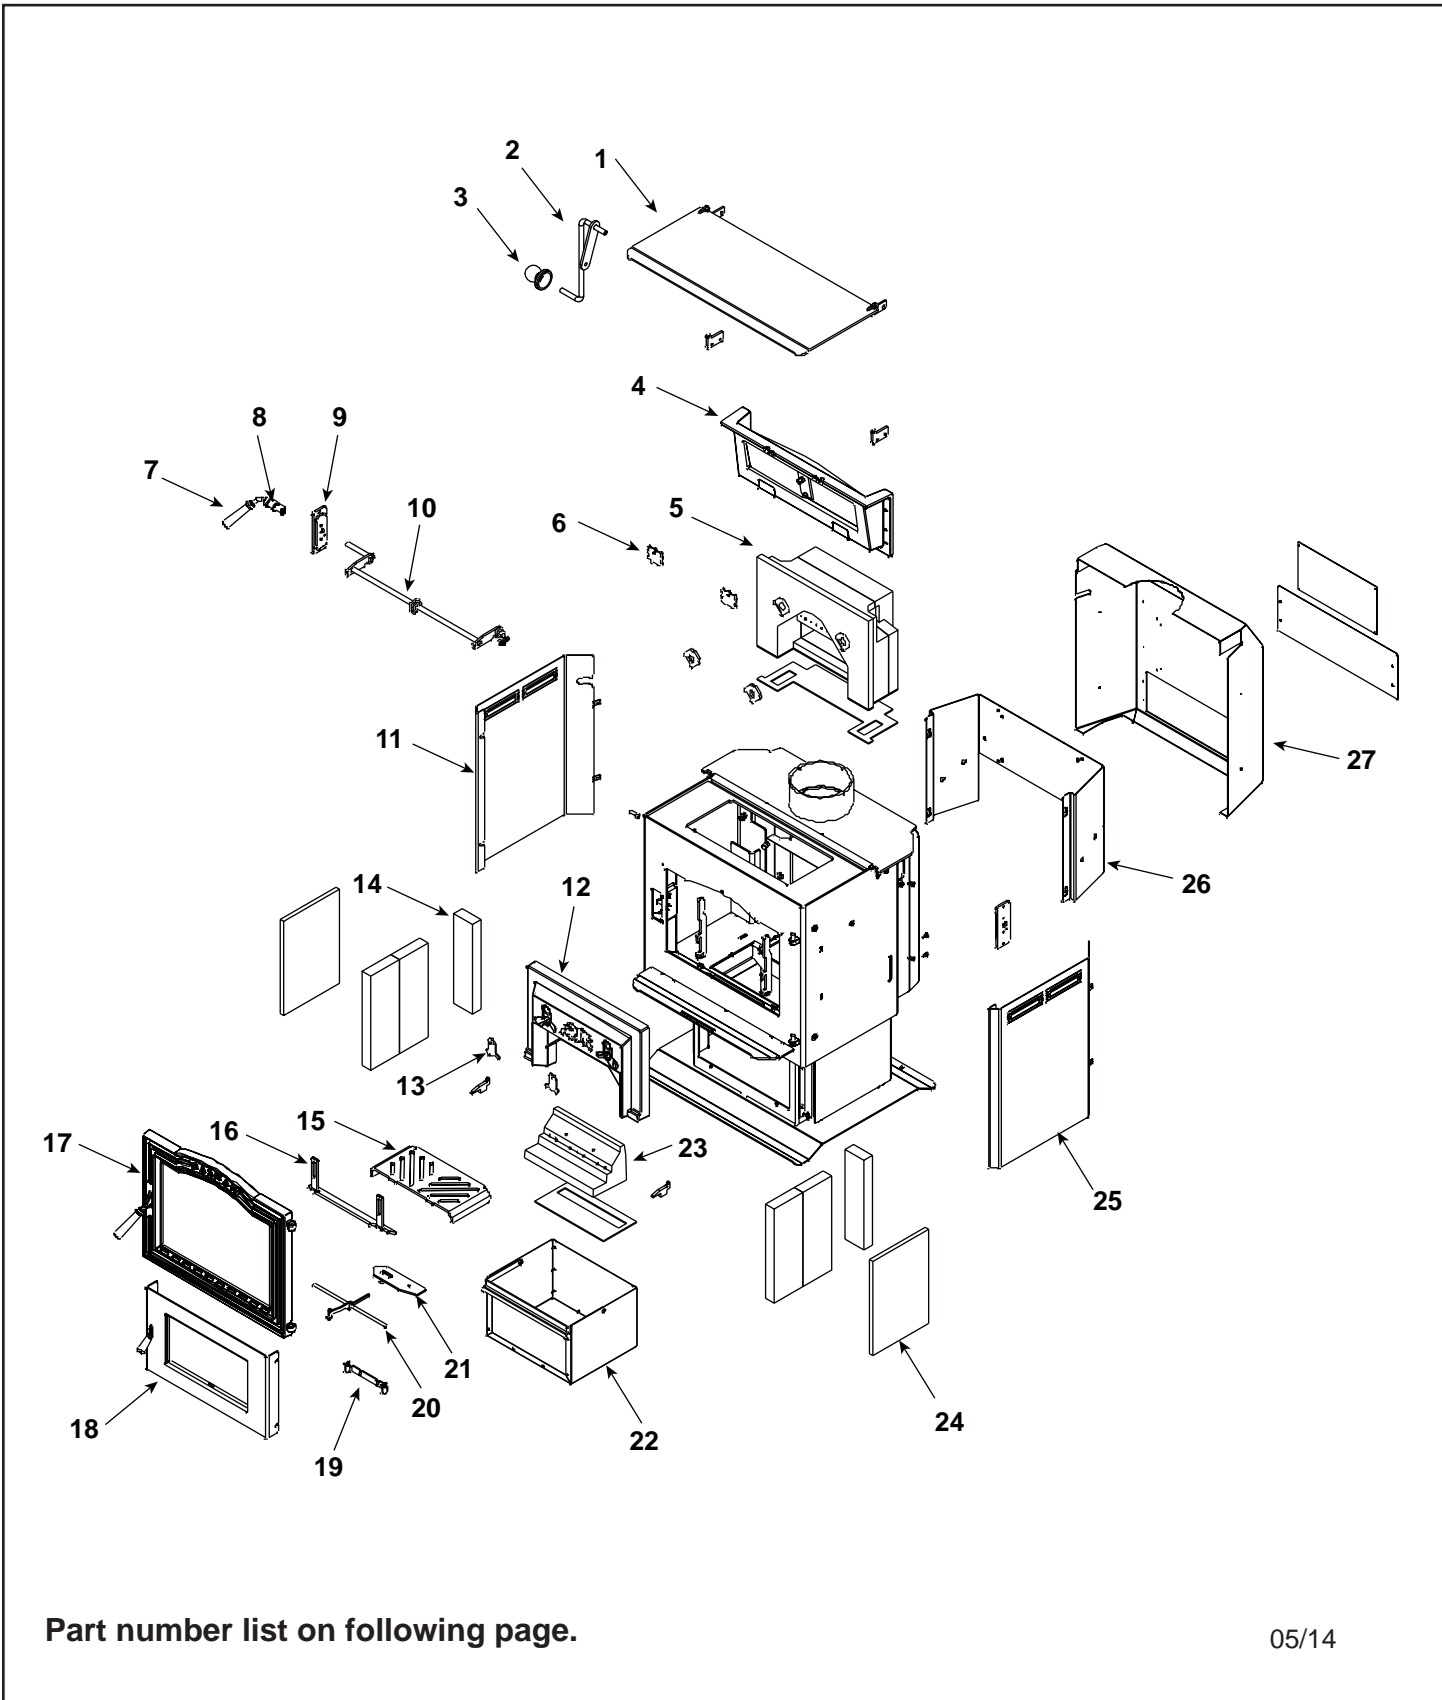

1-90-857000-1

Part number list on following page.